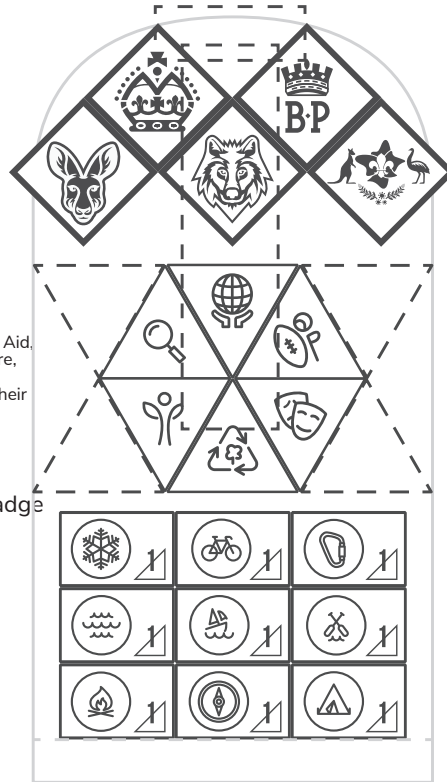

Uniform Layout for Youth Members

Name Tapes

District / Region Badge

Scouts4SDGs
(Earth Tribe, Scouts of the World)

Additional Awards
(Camper, Duke of Edinburgh, First Aid, International Ambassador, Landcare, Mental Health First Aid, Personal Development, Pilot Wings, SES, Their Service, Our Heritage, Unit Management, Walkabout)

Introduction to Section Badge

Right Sleeve
MY IDENTITY

Rover Scout Knot & Bar (Dashed)

Peak Award Badges

Special Interest Area Badges

Outdoor Adventure Skills Badges

Left Sleeve
MY JOURNEY

Unit Role Identification
(Patrol Leader, Assistant Patrol Leader)